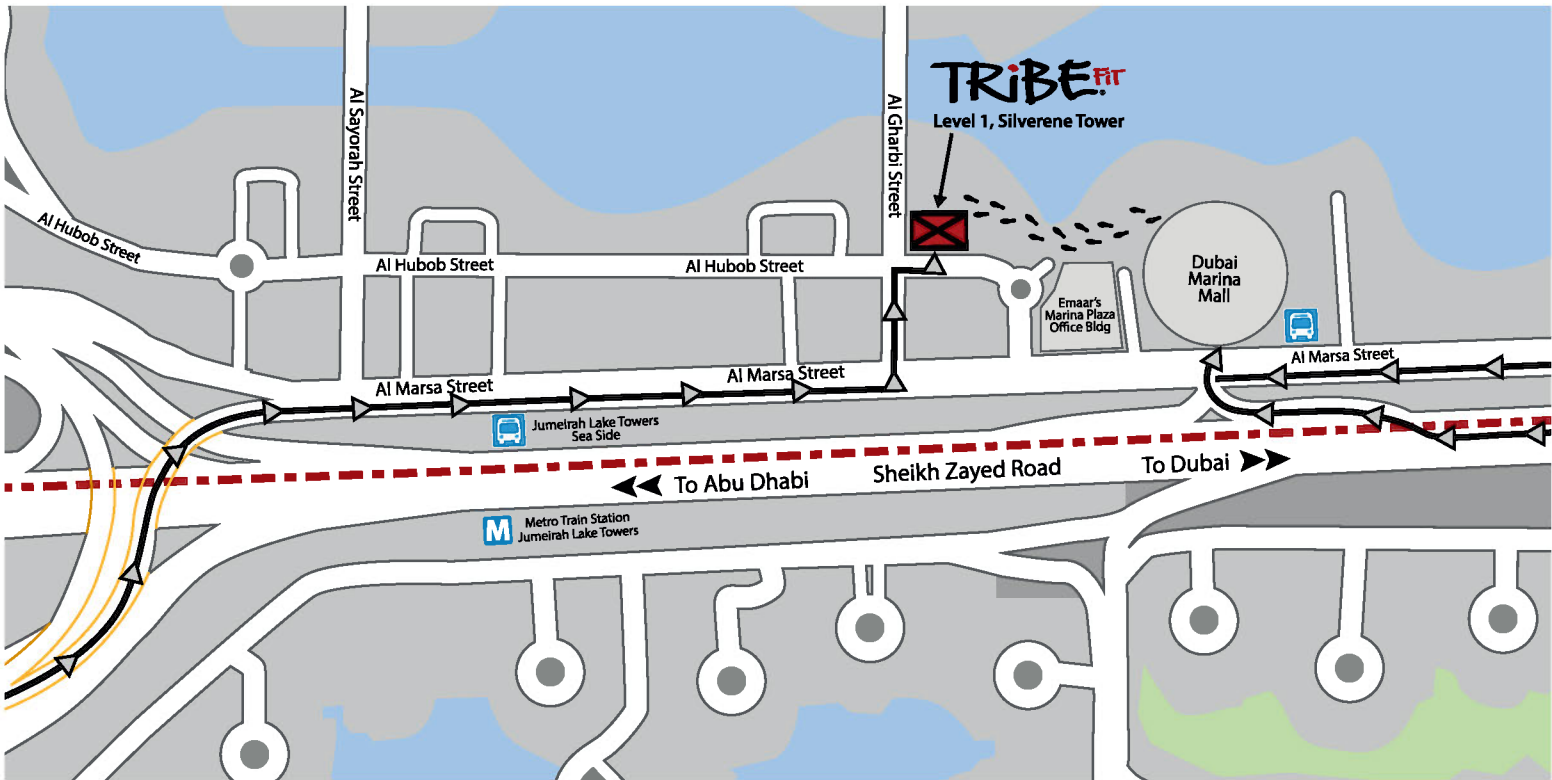

Location Map

TribeFit, Silverene Tower
(Next to Dubai Marina Mall)
Tel : 800 TRIBE (87423)

TRIBE^{Fit}
SOCIALLY ACTIVE

Metro Bus  Metro Red Line  Road Access 

Photo of TribeFit taken from Al Gharbi Street.

Park at Dubai Marina Mall

Parking Directions

Park at Emaar's Dubai Marina Mall Building next to TribeFit

Where to Park: Park at Level 3, 4, or 5 at Dubai Marina Mall

How to Exit Office Bldg: Take Lift down to Level "P" Promenade
Walk from Lift to Dubai Marina Walk
Go past "Carluccio's" & "Le Pain Quotidian"
Restaurants in Mall to get to Dubai Marina Walk
Walk outdoors to Silverene Tower

How to get to TribeFit: Walk to TribeFit at Silverene Tower.
Take Lift near Carrefour Supermarket to Level 1.

Total Travel Time: 15 min from parking your car

Metro :

If you take the metro station, get off at the Jumeirah Lake Towers Station, then Walk towards Dubai Marina Mall, 2nd block, then turn left on Al Gharbi Street. At the 1st block turn right and Silverene Towers will be in front of you. (10 – 15mins walk)